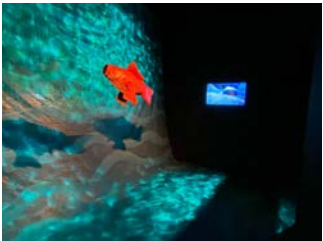

8.

Installation Room 8- *Ladies' Lair Lake Bathers Meet Singing Fish*, 2022

Bathers Meet Singing Fish (Video), 2021
Single channel video (color, sound)
TRT: 4:36
Video: <https://vimeo.com/trulee/bathers>
Password: WIP LLL

Hanging Stuffed Singing Fish Puppet
Fabric, acrylic paint, stuffing, braided steel string
9'17" x 2'8" x 8"

Ladies' Lake Backdrop
Reclaimed Hollywood movie backdrop, acrylic paint, lighting effects