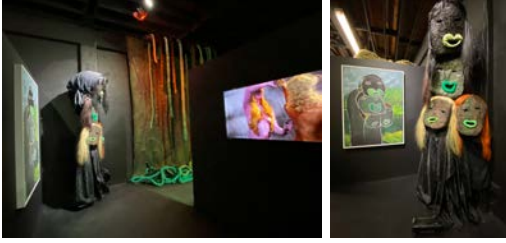

11.

Installation Room 11 - Ladies' Lair Lake - Mother Nature, 2022

Mother Nature (sculpture), 2022

Papier-mâché, acrylic paint, resin, fabric, wood, wigs
9' x 3' x 2'

Mother Nature (Four Seasons), 2021

Acrylic, oil, and collage on board, framed
52.75" x 38"

Calling on Mother Nature, 2021

Single channel video (color, sound)
TRT: 2:07

Installed Dimensions: 14' x 6' x 6'

12.