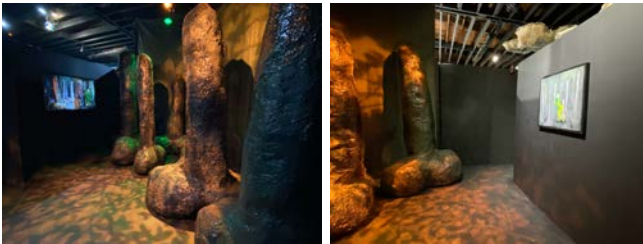

Installation Room 12 - Ladies' Lair Lake Phallic Forest, 2022

Phallus Sculptures

Papier-mâché, acrylic paint

Dimensions variable (Largest: 8' x 3'6" x 2' Smallest: 6'4" x 2'5" x 1')

Phallic Forest (video), 2022

Single channel video (color, sound)
TRT: 3:29

Phallic Forest (painting), 2022

Acrylic, oil, and collage on board, framed
26.5" x 30" x 1.75"

Installed Dimensions: 9'7" x 10' x 15'